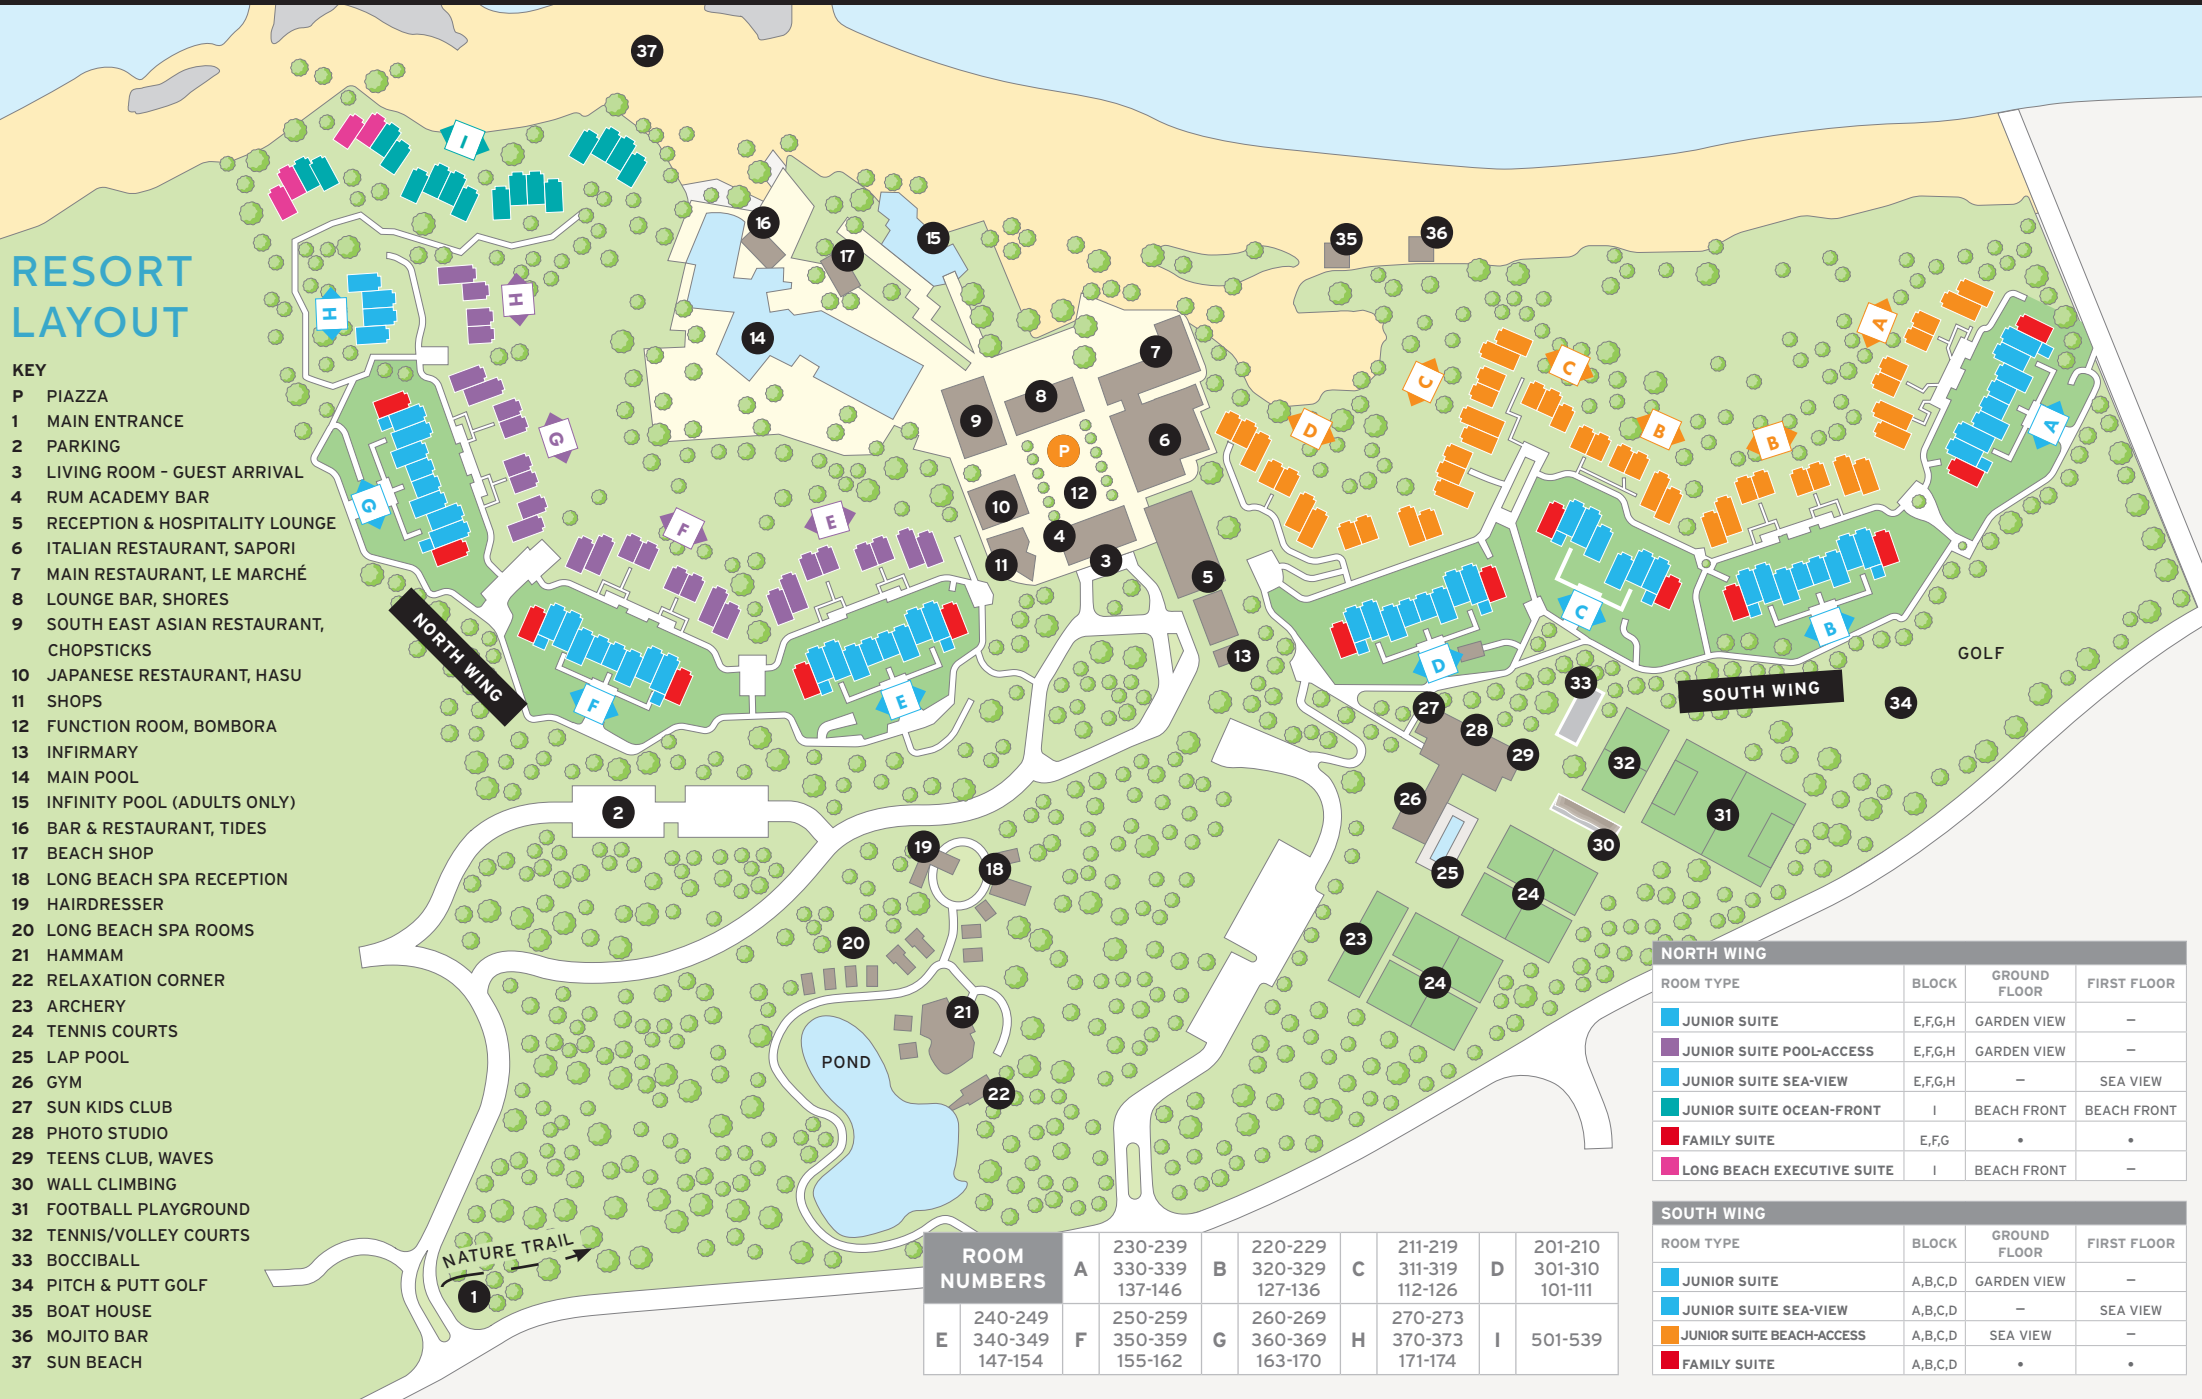

# LONG BEACH

A SUN RESORT · MAURITIUS

## RESORT LAYOUT

### KEY

- P PIAZZA
- 1 MAIN ENTRANCE
- 2 PARKING
- 3 LIVING ROOM - GUEST ARRIVAL
- 4 RUM ACADEMY BAR
- 5 RECEPTION & HOSPITALITY LOUNGE
- 6 ITALIAN RESTAURANT, SAPORI
- 7 MAIN RESTAURANT, LE MARCHÉ
- 8 LOUNGE BAR, SHORES
- 9 SOUTH EAST ASIAN RESTAURANT, CHOPSTICKS
- 10 JAPANESE RESTAURANT, HASU
- 11 SHOPS
- 12 FUNCTION ROOM, BOMBORA
- 13 INFIRMARY
- 14 MAIN POOL
- 15 INFINITY POOL (ADULTS ONLY)
- 16 BAR & RESTAURANT, TIDES
- 17 BEACH SHOP
- 18 LONG BEACH SPA RECEPTION
- 19 HAIRDRESSER
- 20 LONG BEACH SPA ROOMS
- 21 HAMMAM
- 22 RELAXATION CORNER
- 23 ARCHERY
- 24 TENNIS COURTS
- 25 LAP POOL
- 26 GYM
- 27 SUN KIDS CLUB
- 28 PHOTO STUDIO
- 29 TEENS CLUB, WAVES
- 30 WALL CLIMBING
- 31 FOOTBALL PLAYGROUND
- 32 TENNIS/VOLLEY COURTS
- 33 BOCCIBALL
- 34 PITCH & PUTT GOLF
- 35 BOAT HOUSE
- 36 MOJITO BAR
- 37 SUN BEACH

NORTH WING			
ROOM TYPE	BLOCK	GROUND FLOOR	FIRST FLOOR
JUNIOR SUITE	E,F,G,H	GARDEN VIEW	-
JUNIOR SUITE POOL-ACCESS	E,F,G,H	GARDEN VIEW	-
JUNIOR SUITE SEA-VIEW	E,F,G,H	-	SEA VIEW
JUNIOR SUITE OCEAN-FRONT	I	BEACH FRONT	BEACH FRONT
FAMILY SUITE	E,F,G	•	•
LONG BEACH EXECUTIVE SUITE	I	BEACH FRONT	-